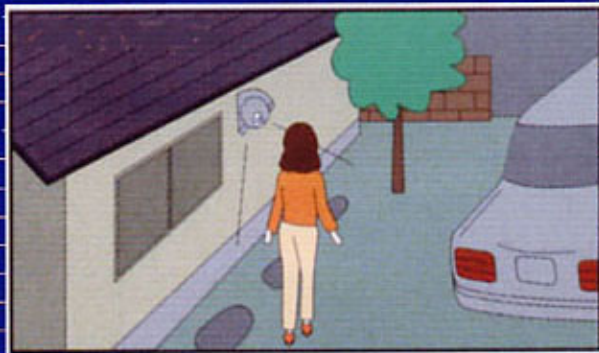

# ECOPA BALL

**Motion sensor + Light sensor**  
**Super Bright!**

**White light diodes will not impair night vision.**  
**Operates for 6 months on one set of batteries.**

**BOTH INDOOR  
AND OUTDOOR USE**  
**SENSOR LIGHT**  
**DRIP PROOF**

**Easy set up**  
**\*No wiring**  
**(Battery operation)**  
**\*Accessory band allows**  
**installation in any place**  
**you like!**

**★ IDEAL FOR EAVES, STAIRS,**  
**STORAGE, CLOSETS, AND SHEDS!!**